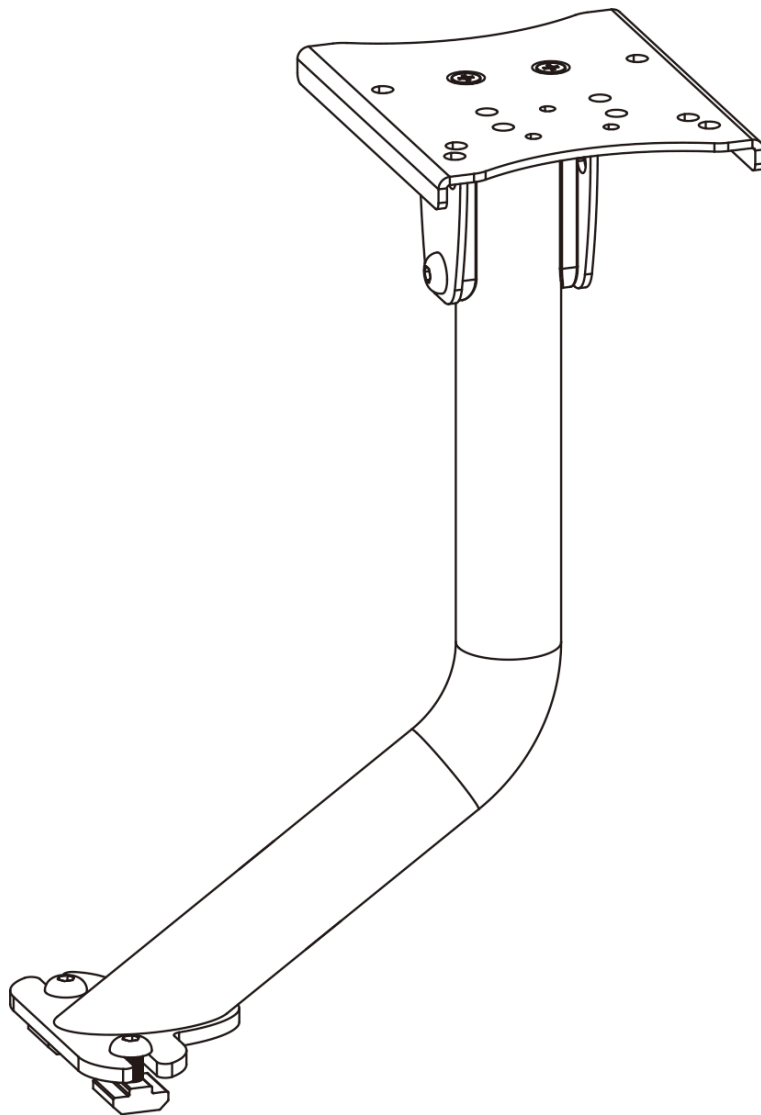

Nosilec menjalnika SIM Extreme

Vodič za sestavo

Ostala navodila za sestavo najdete na:
[UVI.gg/ag](https://uvi.gg/ag) ali preko QR kode!

1

Nosilec menjalnika SIM Extreme

EN  Read the entire instruction manual before you start installation and assembly. If you have any questions regarding any of the instructions or warnings, please contact your local distributor for assistance.