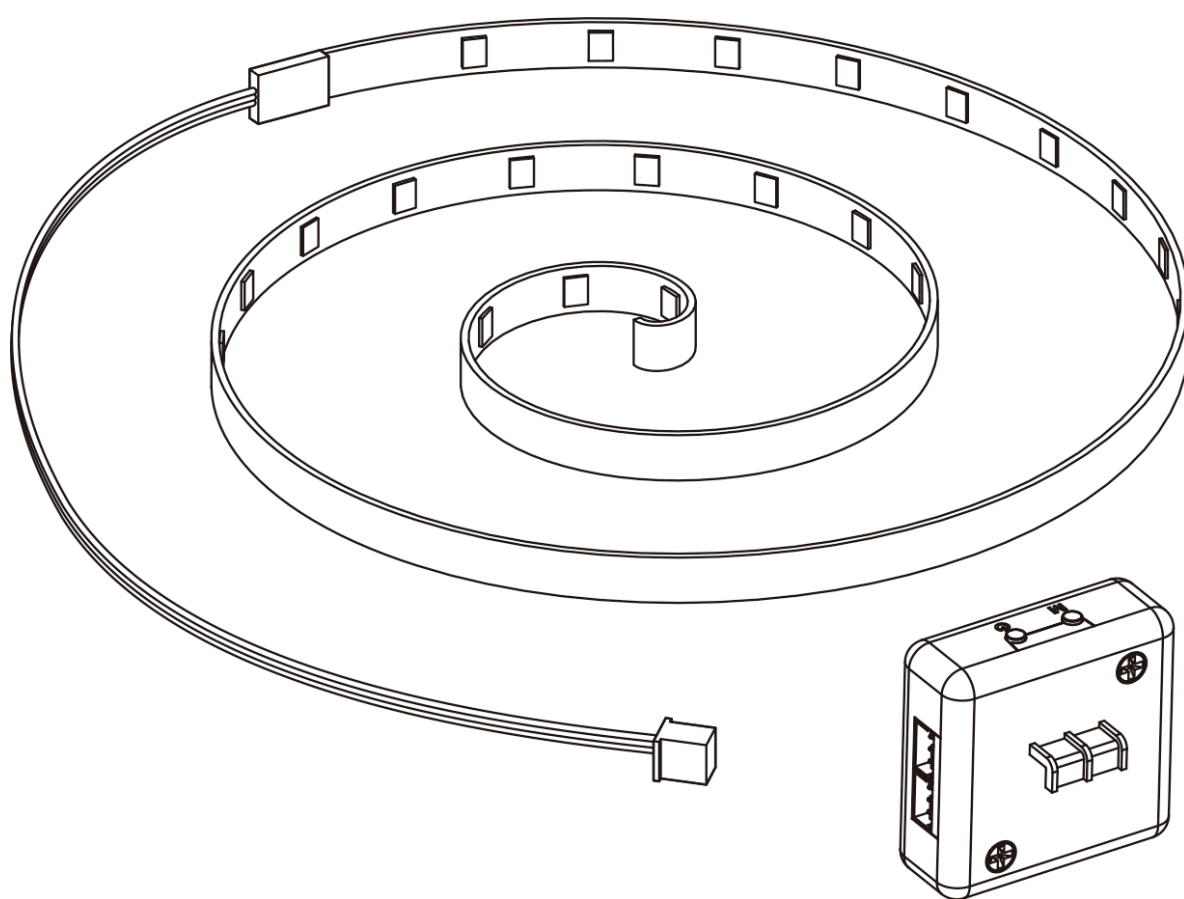

LED osvetlitev za SIM Extreme

Vodič za sestavo

Ostala navodila za sestavo najdete na:
UVI.gg/ag ali preko QR kode!

1

LED osvetlitev za SIM Extreme

EN  Read the entire instruction manual before you start installation and assembly. If you have any questions regarding any of the instructions or warnings, please contact your local distributor for assistance.