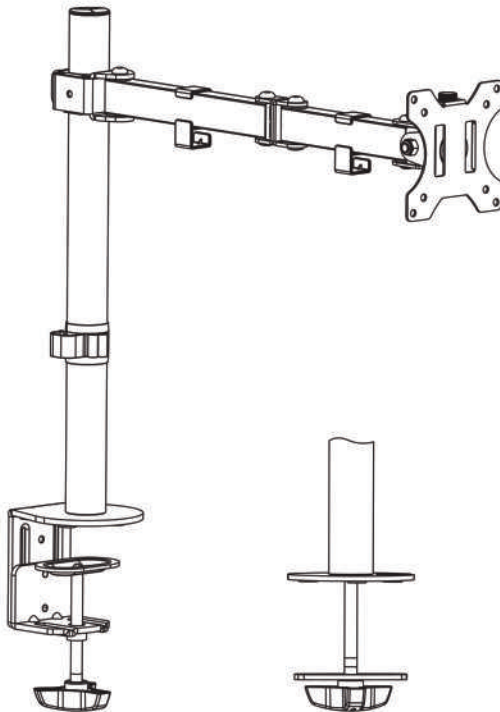

UVI VESA nosilec za monitor

Navodila za sestavo

Navodila za sestavo v drugih jezikih so na voljo na:
UVI.gg/AG ali preko QR kode!

EN  Read the entire instruction manual before you start installation and assembly. If you have any questions regarding any of the instructions or warnings, please contact your local distributor for assistance.