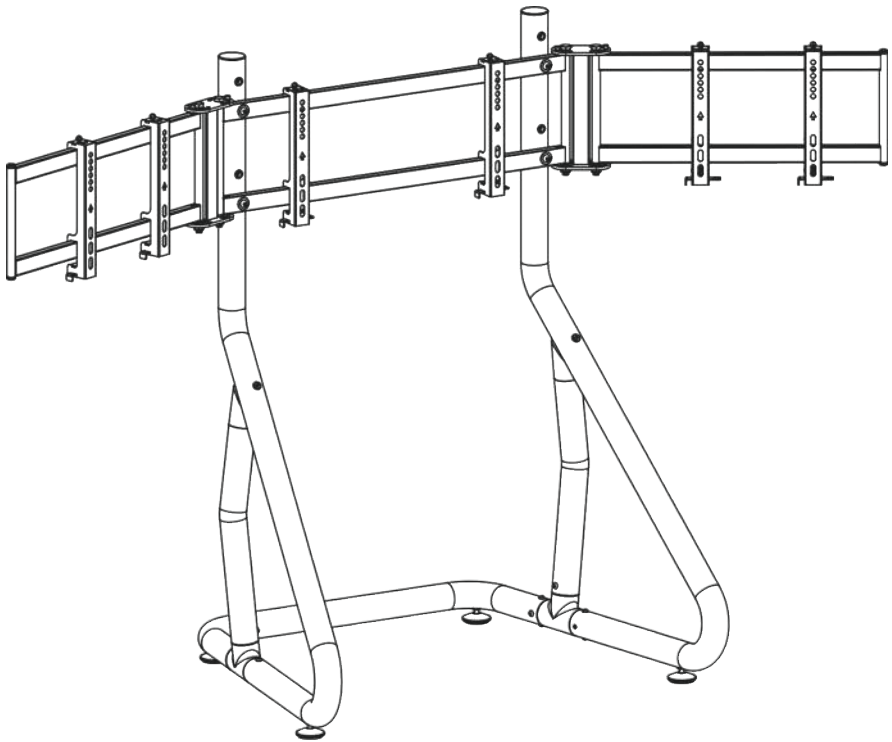

UVI Trojno stojalo za monitor/TV

Vodič za sestavo

Navodila za sestavo v drugih jezikih najdete na:
UVI.gg/AG ali preko QR kode!

1

UVI Trojno stojalo za monitor/TV

EN  Read the entire instruction manual before you start installation and assembly. If you have any questions regarding any of the instructions or warnings, please contact your local distributor for assistance.